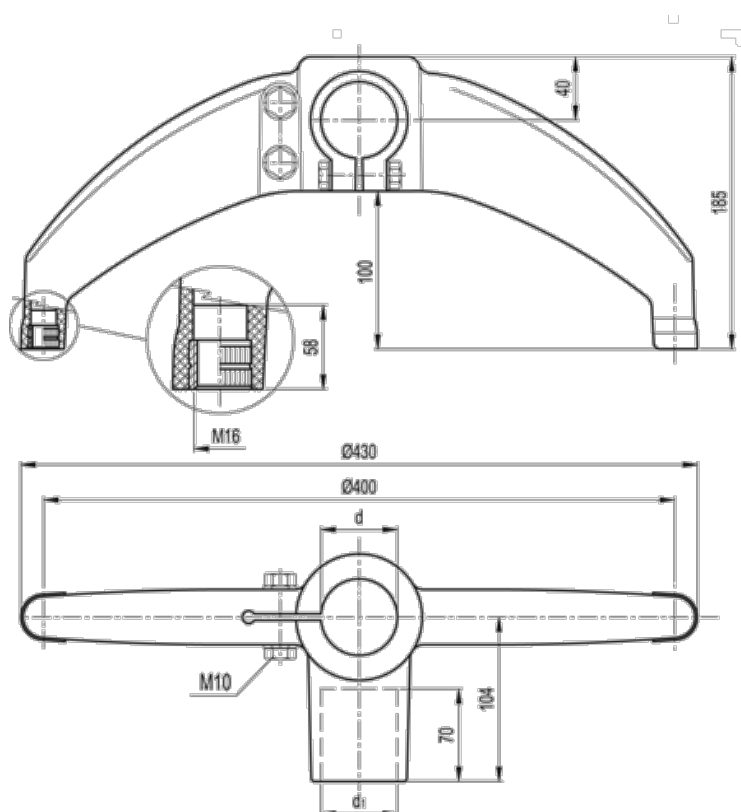

Data Sheet

Article number: 2310419627

Description: E+G Support base with connection joint
BAG2-180-48-48-SST

Measures

d (inch) = 1 1/2 Gas

d1 (inch) = 1 1/2 Gas

d1 (mm) = 48.3

d mm = 48.3

Weight (g) = 700